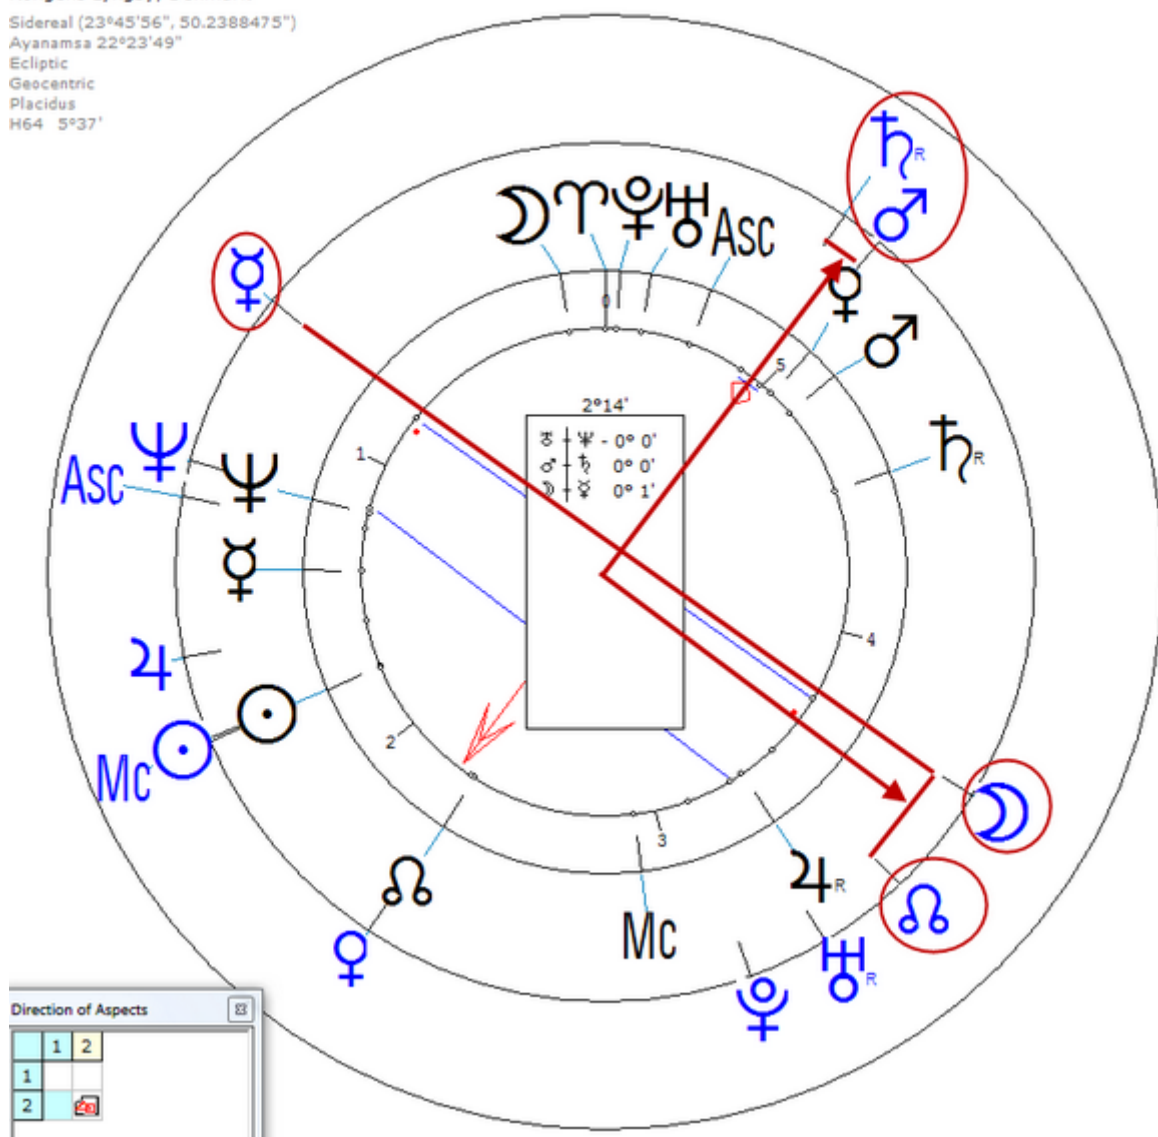

Lassen, Elna

27 August 1901 at 14:00 (= 2:00 PM)Kongens Lyngby, Denmark, 55n46, 12e31

Danish ballerina.

<https://www.astro.com/astro-databank/Lassen,_Elna>

Death by Suicide 20 September 1930 in Copenhagen, Denmark.

Solar Return (Harmonic 64)

Solar ♀/♁ = Solar ☽/♀ = Solar ☽/♁

Lassen, Elna
27 August 1901 Tue 14:00 (GMT+1) 55n46 12e31
Kongens Lyngby, Denmark

Sidereal (23°45'56", 50.2388475")
Ayanamsa 22°23'49"
Ecliptic
Geocentric
Placidus
H64 5°37'